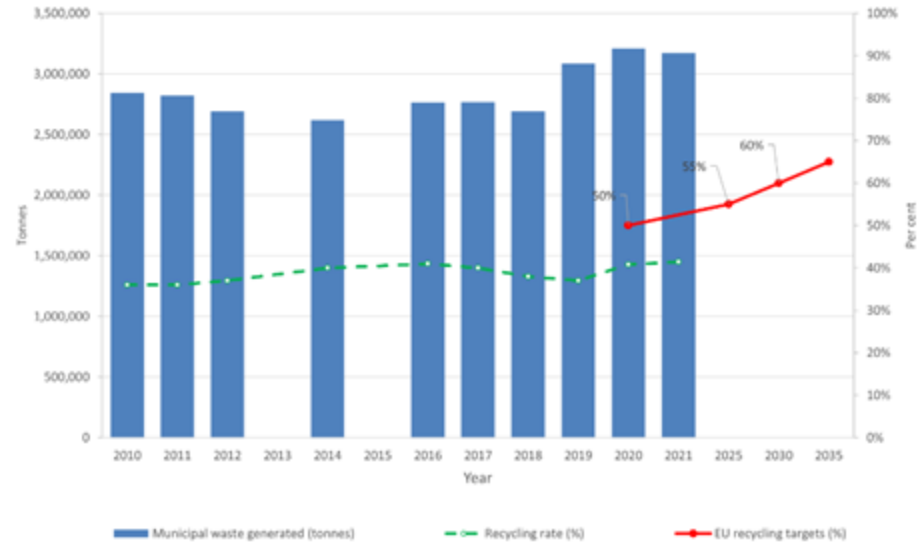

Recycling in Ireland

Written by Catherine Newman

41%

Some 1.3 million tonnes of municipal waste generated in Ireland was recycled in 2021, resulting in a recycling rate of 41 per cent (Environmental Protection Agency, 2023).

Municipal waste generation and recycling

The Waste Hierarchy

gives guidance on how we can reduce the impact of waste on our environment

We need to focus on how the first 4 out of the 5 R's to really make a difference to our carbon footprint.